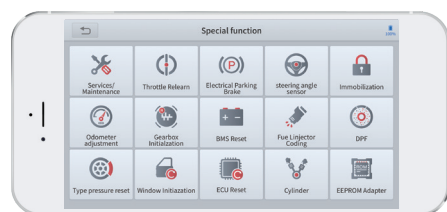

# Anyscan A30

Scan Any, Scan Quickly

Compatible with IOS and Android System

Anyscan is a full system diagnosis kit and easy to carry in your pocket, working together with mobile phones and tablets. Both iOS and Android platform are supported. Full brands and systems are covered. What's more, it has many special functions, such as service light reset, DPF regeneration and EPB reset.

Friendly Design: There is light inside the OBDII port to help you find vehicle's OBDII location. And it has battery voltage display to make sure you do diagnosis within safe voltage.

- All OBDII functions and vehicle's software are available and free
- Read/clear codes for all available systems
- Display live data in text & graph for data review
- Export the data streams as CSV files
- Support active test (Bi-directional control)
- Support up to 5 specific functions
- Auto VIN technology identifies vehicles automatically
- Generate repair reports of tested vehicles and support PDF format for easy sharing and printing

Plug into vehicle OBD directly →

Or connect to vehicle OBD via extension cable →

Bluetooth connection →