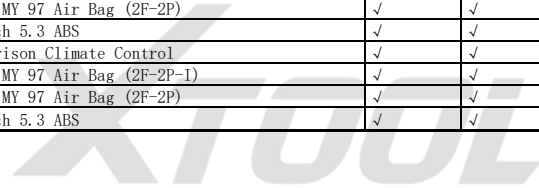

ALFA ROMEO	GTV	'98 1.8 TS 16V	Bosch Motronic M1.5.5 Injection (Eng. TS '98)	✓	✓	✓	✓		
ALFA ROMEO	GTV	'98 1.8 TS 16V	Harrison Climate Control	✓	✓	✓			
ALFA ROMEO	GTV	'98 1.8 TS 16V	TRW MY 97 Air Bag (2F-2P-1)	✓	✓	✓	✓		
ALFA ROMEO	GTV	'98 1.8 TS 16V	TRW MY 97 Air Bag (2F-2P)	✓	✓	✓	✓		
ALFA ROMEO	GTV	'98 2.0 TS 16V	Bosch 5.3 ABS	✓	✓	✓			
ALFA ROMEO	GTV	'98 2.0 TS 16V	Bosch Motronic M1.5.5 Injection (Eng. TS '98)	✓	✓	✓	✓		
ALFA ROMEO	GTV	'98 2.0 TS 16V	Bosch Motronic Me7.3.1 EOBD Injection	✓	✓	✓	✓		
ALFA ROMEO	GTV	'98 2.0 TS 16V	Harrison Climate Control	✓	✓	✓			
ALFA ROMEO	GTV	'98 2.0 TS 16V	Injection - Bosch Motronic Me7.3.1 Outside EEC	✓	✓	✓	✓		
ALFA ROMEO	GTV	'98 2.0 TS 16V	TRW MY 97 Air Bag (2F-2P-1)	✓	✓	✓	✓		
ALFA ROMEO	GTV	'98 2.0 TS 16V	TRW MY 97 Air Bag (2F-2P)	✓	✓	✓	✓		
ALFA ROMEO	GTV	'98 2.0 V6 TB	Bosch 5.3 ABS	✓	✓	✓			
ALFA ROMEO	GTV	'98 2.0 V6 TB	Harrison Climate Control	✓	✓	✓			
ALFA ROMEO	GTV	'98 2.0 V6 TB	TRW MY 97 Air Bag (2F-2P-1)	✓	✓	✓	✓		
ALFA ROMEO	GTV	'98 2.0 V6 TB	TRW MY 97 Air Bag (2F-2P)	✓	✓	✓	✓		
ALFA ROMEO	GTV	'98 3.0 V6 24V	Bosch 5.3 ABS	✓	✓	✓